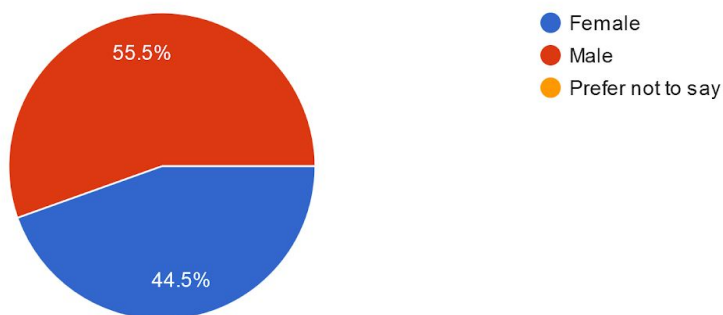

Shripatrao Chougule Arts and Science College, Malwadi - Kotoli,
Tal. - Panahala, Dist. - Kolhapur

Student Satisfaction Survey Report 2019 - 20

Gender

110 responses

In Which branch do you being.

110 responses