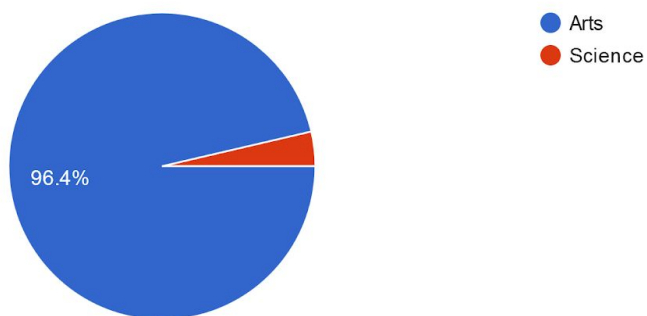

Shripatrao Chougule Arts and Science College, Malwadi - Kotoli,
Tal. - Panahala, Dist. - Kolhapur

Student Satisfaction Survey Report 2019 - 20

Gender

110 responses

In Which branch do you being.

110 responses