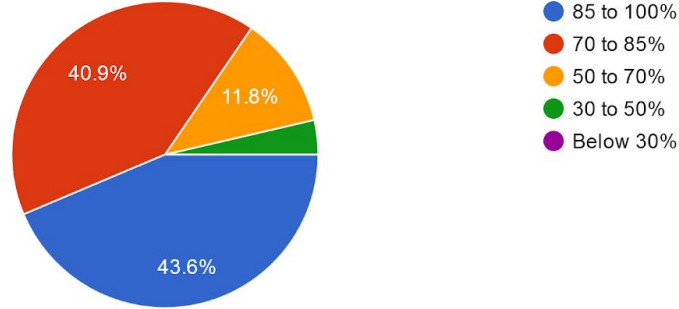

1. How many percentage of the syllabus was covered in the class? (वर्गात किती टक्के अभ्यासक्रम पूर्ण करण्यात आला?)

110 responses