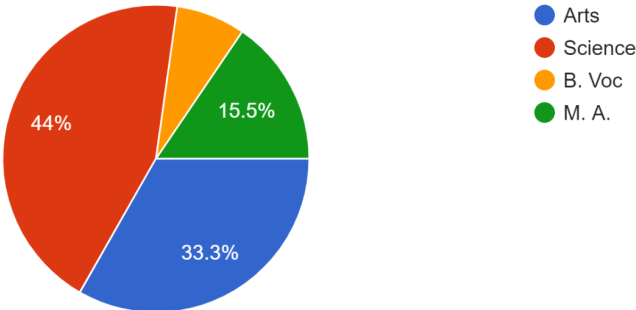

# Student Satisfaction Survey Report 2021 - 2022

Gender  
439 responses

In Which branch do you being.  
439 responses

1. How well did the teachers use of Question - Answer method in the Class? (वर्गात शिक्षक तासाला प्रश्नोत्तरे तंत्र चांगल्या प्रकारे वापरतात का?)