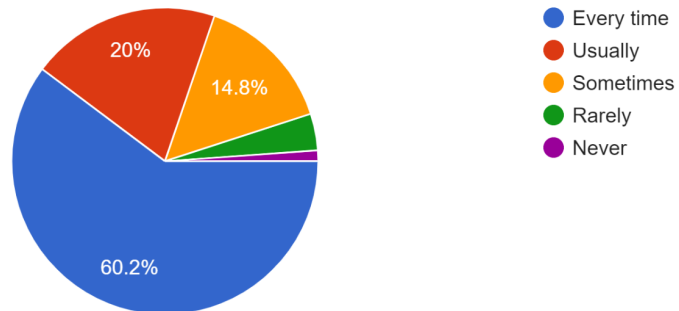

14. How much effort does the College take to develop Soft Skills and Life Skills among you? (महाविद्यालय सॉफ्ट स्किल आणि जीवन कौशल्य विकासासाठी कितीतपत प्रयत्न करते?)

440 responses